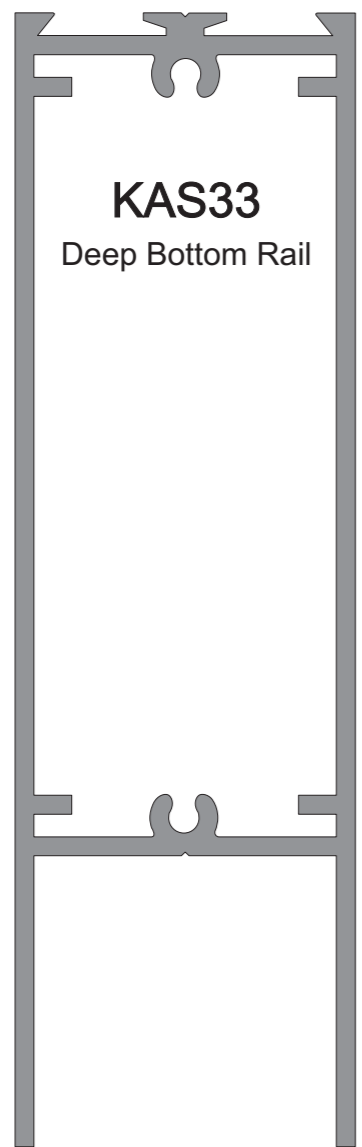

KAS85
Autodoor Top Rail

KAS33
Deep Bottom Rail