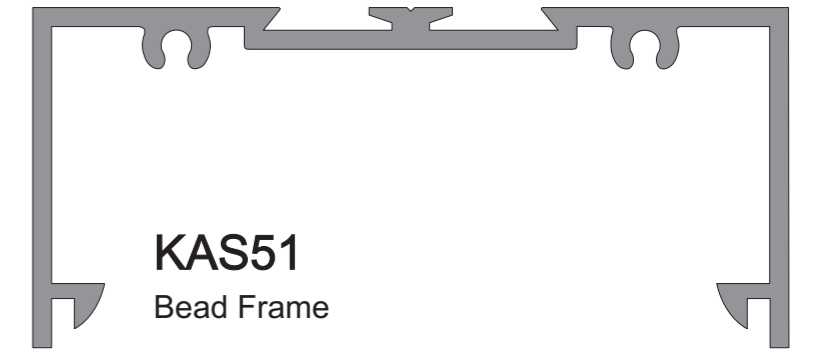

KAS964
24mm Leg Curtain Wall
Louvre Outer Frame

KAS15
S.G.Bead

KAS16
S.G.Bead

KAS17
Security Bead

KAS22
24mm Bead

KAS32
28mm Bead

KAS91
S.G.Bead

KAS92
Security Bead