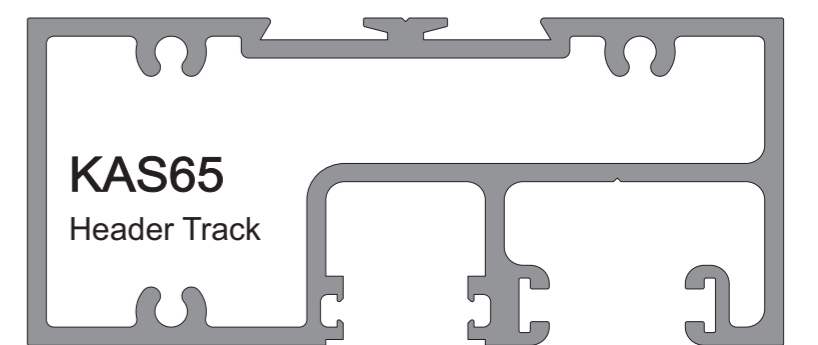

KAS65
Header Track