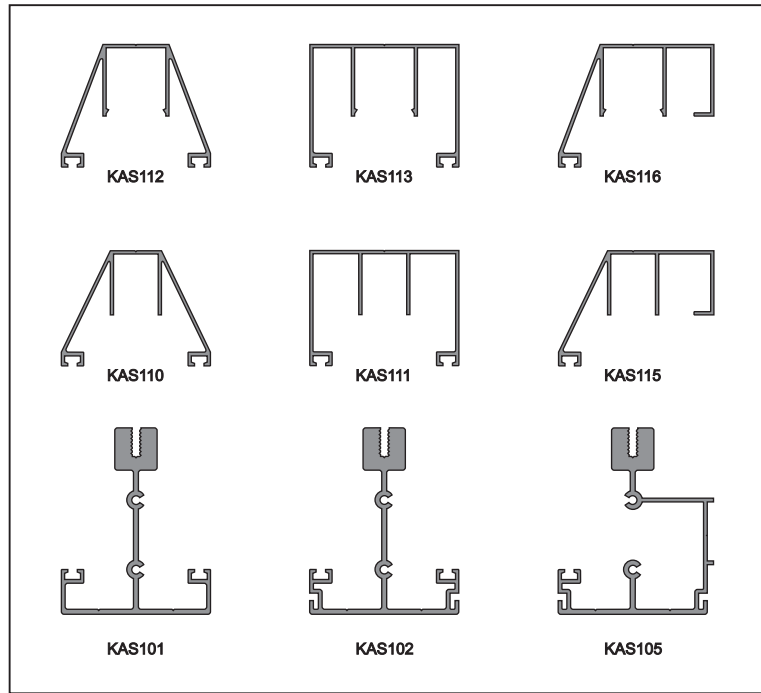

ARCHITECTURAL GLAZING BAR SYSTEM **TELEPHONE: 0121-333 3575** **FAX: 0121-333 5335**

KESTREL
ALUMINIUM SYSTEMS

KESTREL ALUMINIUM SYSTEMS LTD
50 PRITCHETT STREET, ASTON
BIRMINGHAM B6 4EX