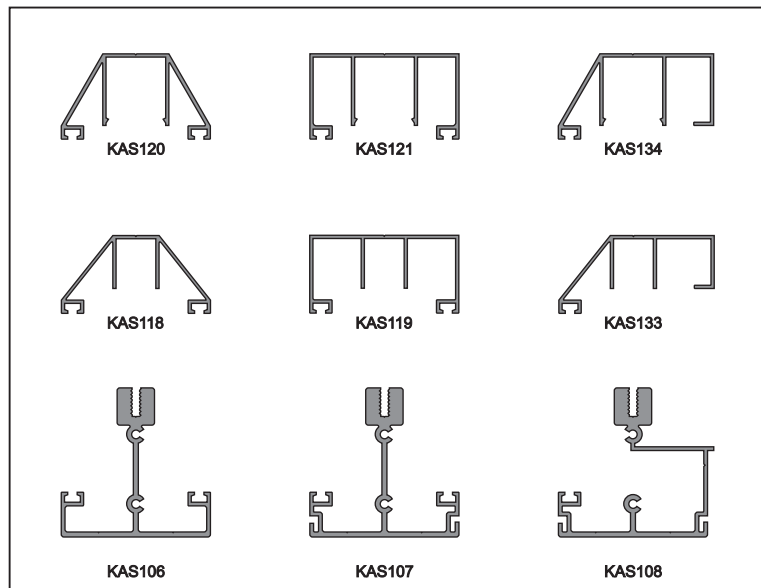

ARCHITECTURAL GLAZING BAR SYSTEM **TELEPHONE: 0121-333 3575** **FAX: 0121-333 5335**

KESTREL
ALUMINIUM SYSTEMS

KESTREL ALUMINIUM SYSTEMS LTD
50 PRITCHETT STREET, ASTON
BIRMINGHAM B6 4EX