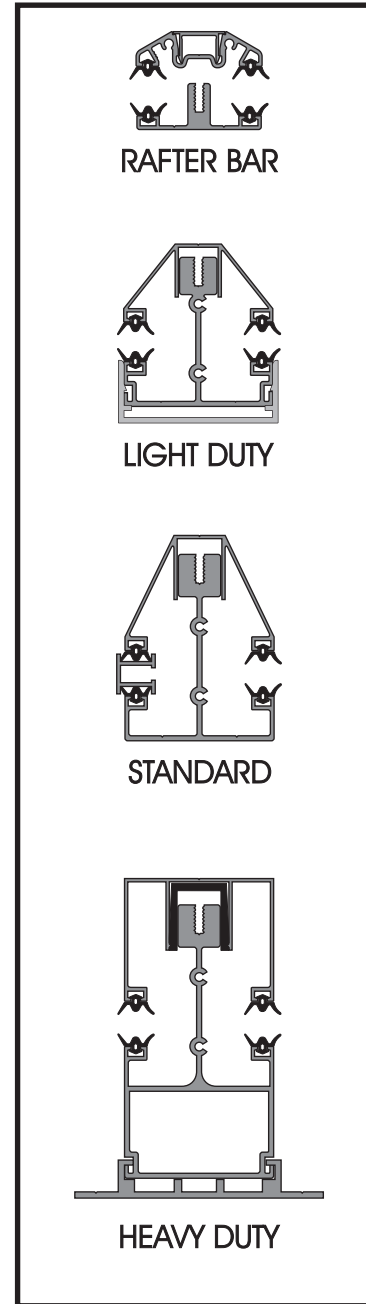

ARCHITECTURAL GLAZING BAR SYSTEM **TELEPHONE: 0121-333 3575** **FAX: 0121-333 5335**

KESTREL
ALUMINIUM SYSTEMS

KESTREL ALUMINIUM SYSTEMS LTD
50 PRITCHETT STREET, ASTON
BIRMINGHAM B6 4EX