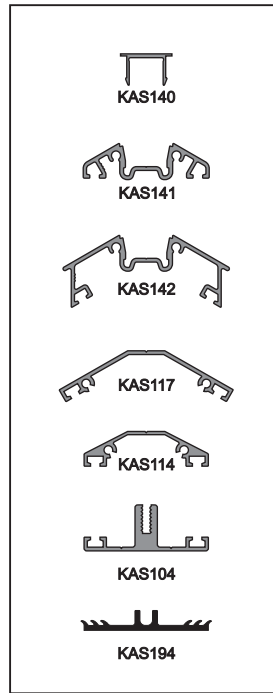

ARCHITECTURAL GLAZING BAR SYSTEM **TELEPHONE: 0121-333 3575** **FAX: 0121-333 5335**

KESTREL
ALUMINIUM SYSTEMS

KESTREL ALUMINIUM SYSTEMS LTD
50 PRITCHETT STREET, ASTON
BIRMINGHAM B6 4EX