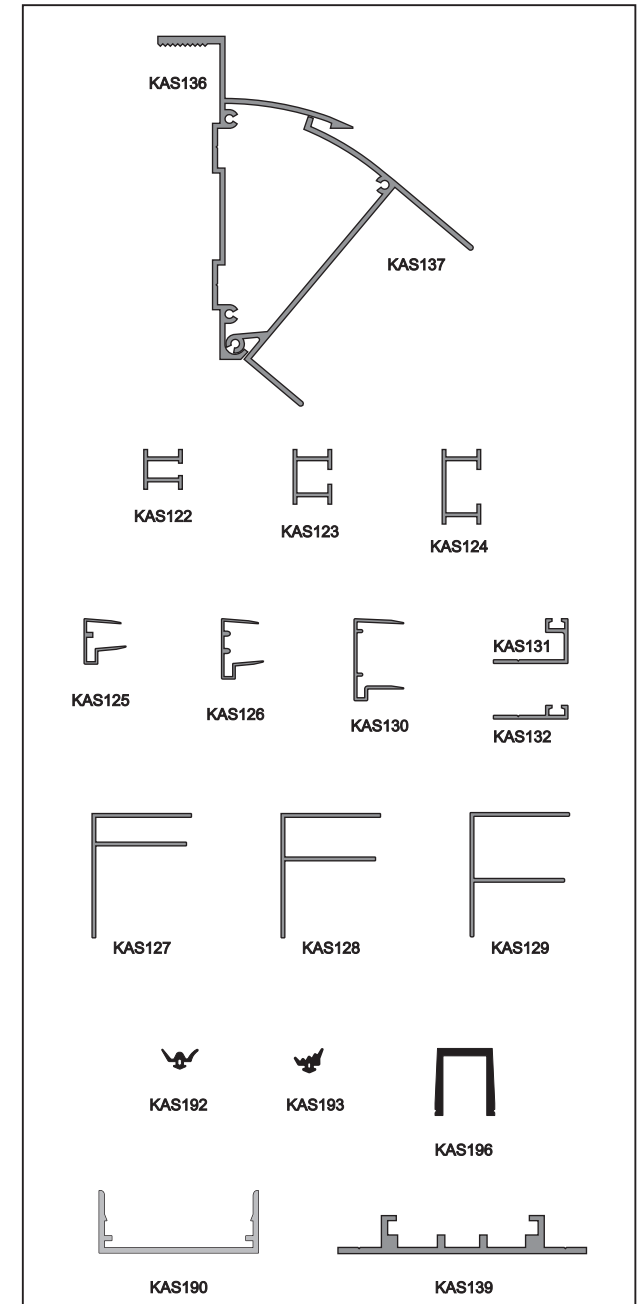

ARCHITECTURAL GLAZING BAR SYSTEM **TELEPHONE: 0121-333 3575** **FAX: 0121-333 5335**

KESTREL
ALUMINIUM SYSTEMS

KESTREL ALUMINIUM SYSTEMS LTD
50 PRITCHETT STREET, ASTON
BIRMINGHAM B6 4EX