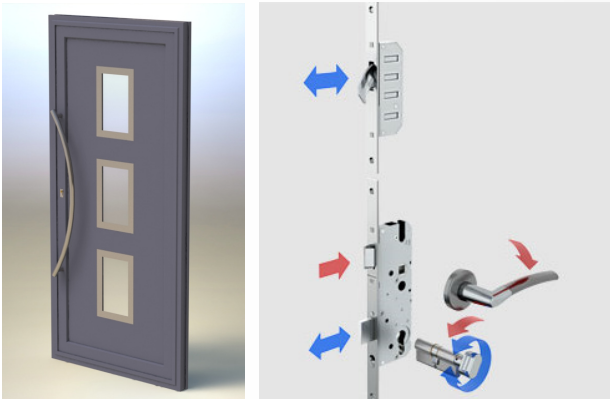

- **KAS538-KTA The Key Turn Activated lock is now on Logikal. See June 2019 Bulletin for details.**
- **Slimline Profile KAS7321 is now available in Residential Door**

Key Turn Activated Lock. Does not require a turning handle, lock/latch can be retracted with cylinder.