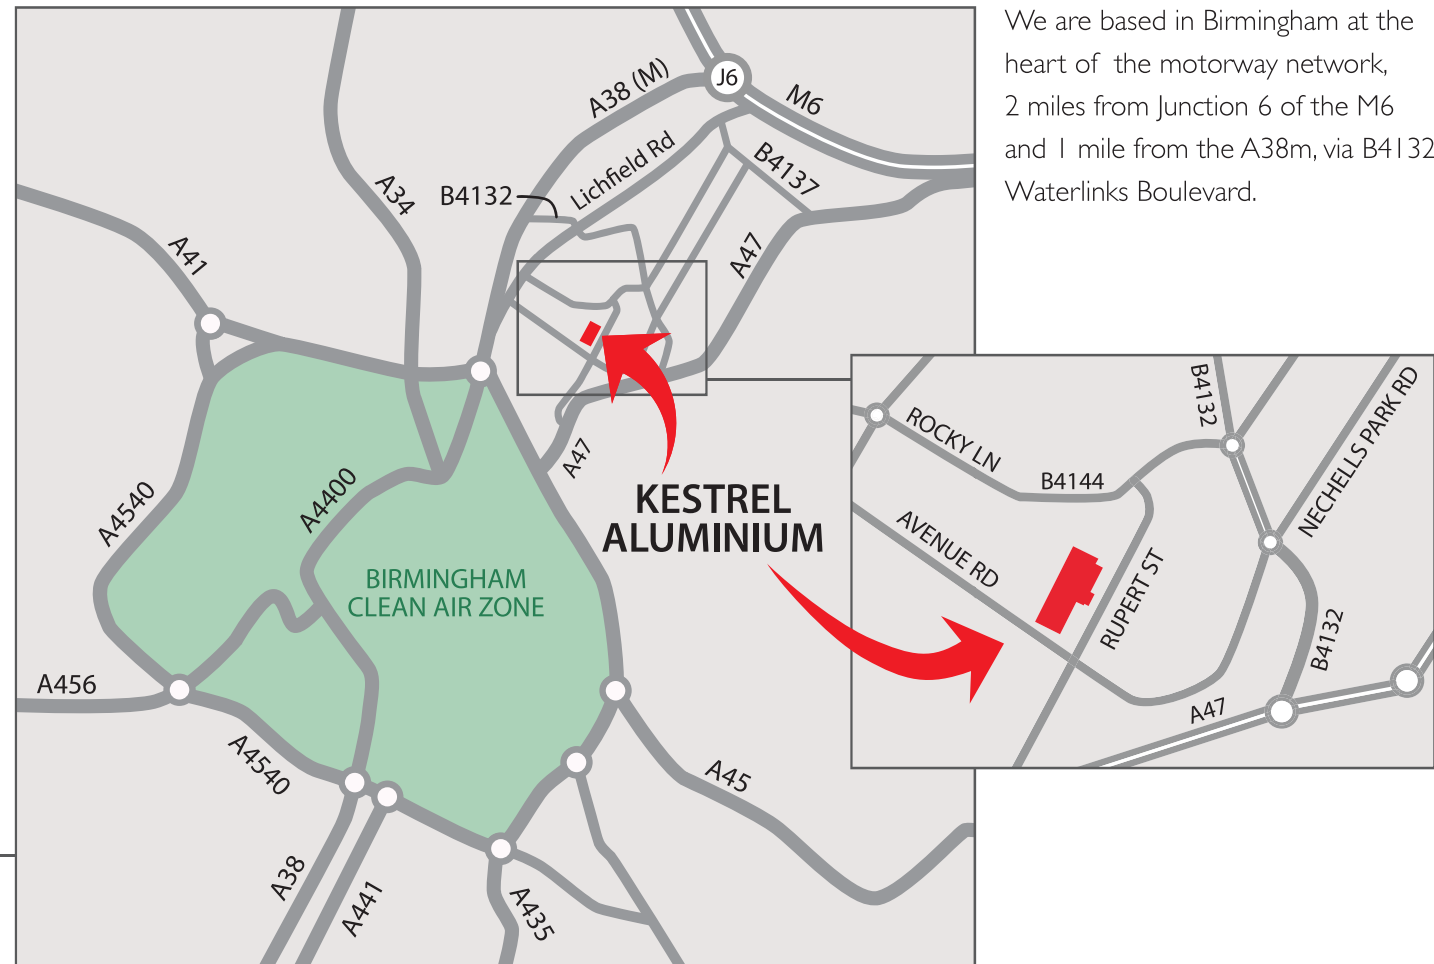

We are based in Birmingham at the heart of the motorway network, 2 miles from Junction 6 of the M6 and 1 mile from the A38m, via B4132 Waterlinks Boulevard.