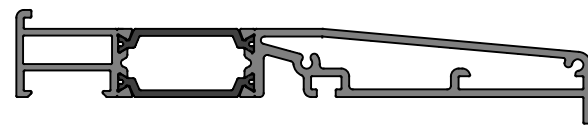

Aluminium Sections

KAS730
Header / Cill

KAS743
Adjustable Outer Jamb

KAS739
Flush Track

KAS731
Jamb Section

KAS744
Adjustable Inner Jamb

KAS631
18mm Square Bead

KAS632
18mm Bevel Bead

KAS612
70mm Flush Coupler

KAS630
100mm Cill

KAS735
18mm Lock Rebate

KAS7351
24mm Lock Rebate

KAS614
70mm Corner Post

KAS622
150mm Cill

KAS736
Lock Rebate

KAS629
175mm Cill

KAS737
Brush Carrier

PVC Sections

KAS7411
Narrow Lock Carrier

KAS738
Woolpile Carrier

KAS7412
Slave Lock Carrier

KAS741
Trim Clip

KAS7413
Slave Door Keep Carrier

KAS740
Lock Carrier