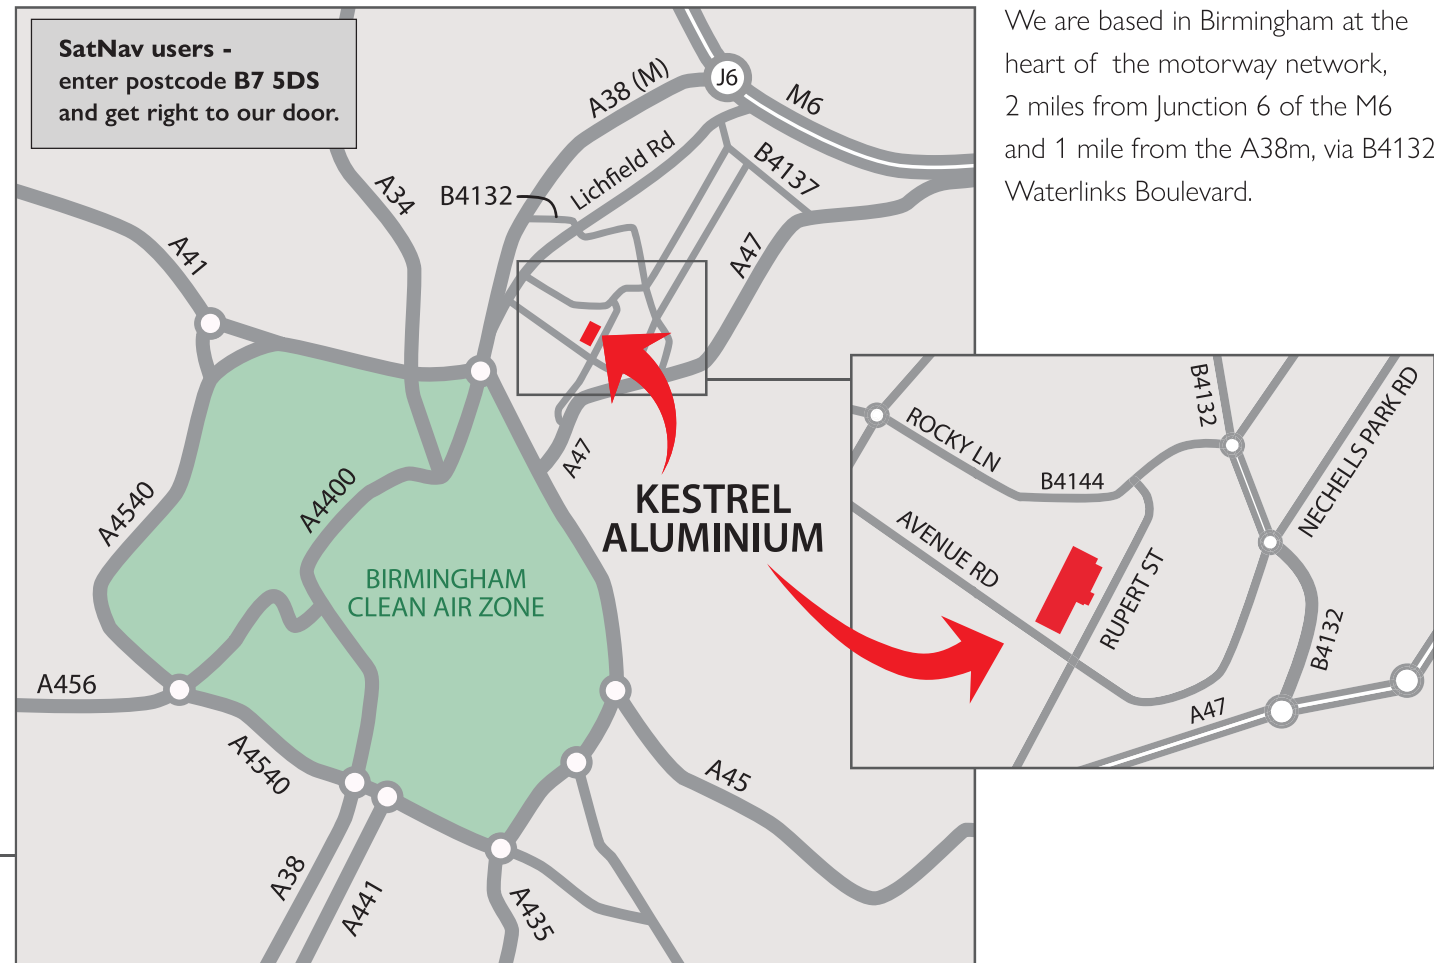

We are based in Birmingham at the heart of the motorway network, 2 miles from Junction 6 of the M6 and 1 mile from the A38m, via B4132 Waterlinks Boulevard.